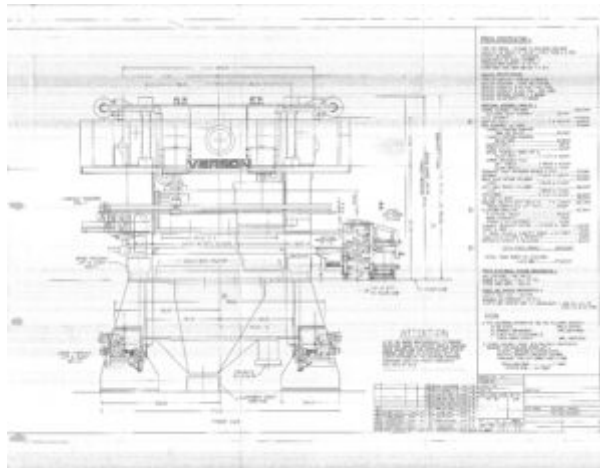

2000 TON VERTSON

If you wish to inquire about this Press, Please send us inquiry through the form below. We will get back to you with details.

SKU: N/A | **Category:** [Presses](#) | **Tag:** [1000T-3000T](#)

GALLERY IMAGES**ADDITIONAL INFORMATION**

Manufacturer:	Verson
Model #:	TL-SE4-2000-226-108T
Type:	Verson 2-2W26-8
Bed Size:	226" x 108"
Stroke:	30"
Speed:	8 - 24 SPM
Adjustment:	9"