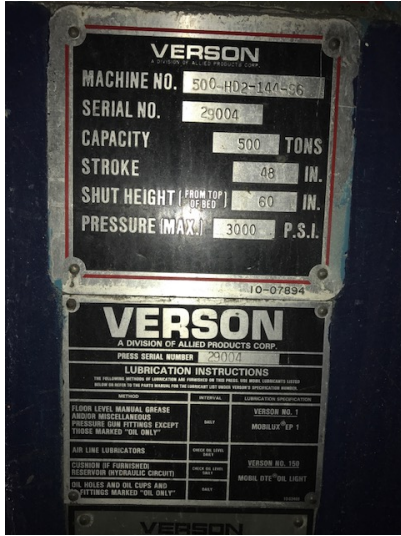

500 TON VERSON

If you wish to inquire about this Press, Please send us inquiry through the form below. We will get back to you with details.

[500T Verson GA](#)

SKU: N/A | **Category:** [Presses](#) | **Tag:** [400T-600T](#)

GALLERY IMAGES

ADDITIONAL INFORMATION

Manufacturer:	Verson
Tonnage	500
Bed Size:	144" X 96"
Stroke:	48"
Shut Height:	60"
Bolster Drive	Pneumatic